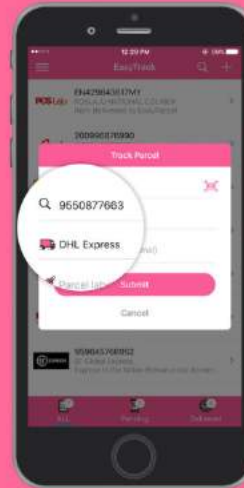

## Parcel Tracking

*Please select courier company and insert AWB to track.*

**Courier Company**

- Select Courier -

**Air-Way-Bill (AWB)**

Please Select A Courier Company

Track

Reset

# EasyTrack APP

Easy tracking app for multiple couriers

Track All Your Parcels  
In One App

Check Every Shipment  
In Detail

Auto Detect Couriers  
Based On Tracking Number

Easily Copy/Paste Your  
Tracking Numbers