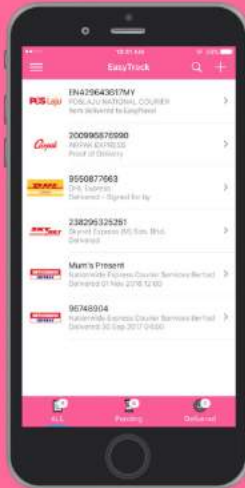

## Parcel Tracking

*Please select courier company and insert AWB to track.*

**Courier Company**

- Select Courier -

**Air-Way-Bill (AWB)**

Please Select A Courier Company

Track

Reset

# EasyTrack APP

Easy tracking app for multiple couriers

Track All Your Parcels  
In One App

Check Every Shipment  
In Detail

Auto Detect Couriers  
Based On Tracking Number

Easily Copy/Paste Your  
Tracking Numbers