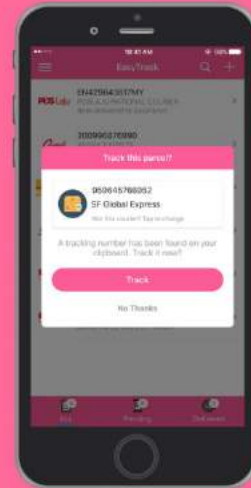

# EasyTrack APP

Easy tracking app for multiple couriers

Track All Your Parcels  
In One App

Check Every Shipment  
In Detail

Auto Detect Couriers  
Based On Tracking Number

Easily Copy/Paste Your  
Tracking Numbers