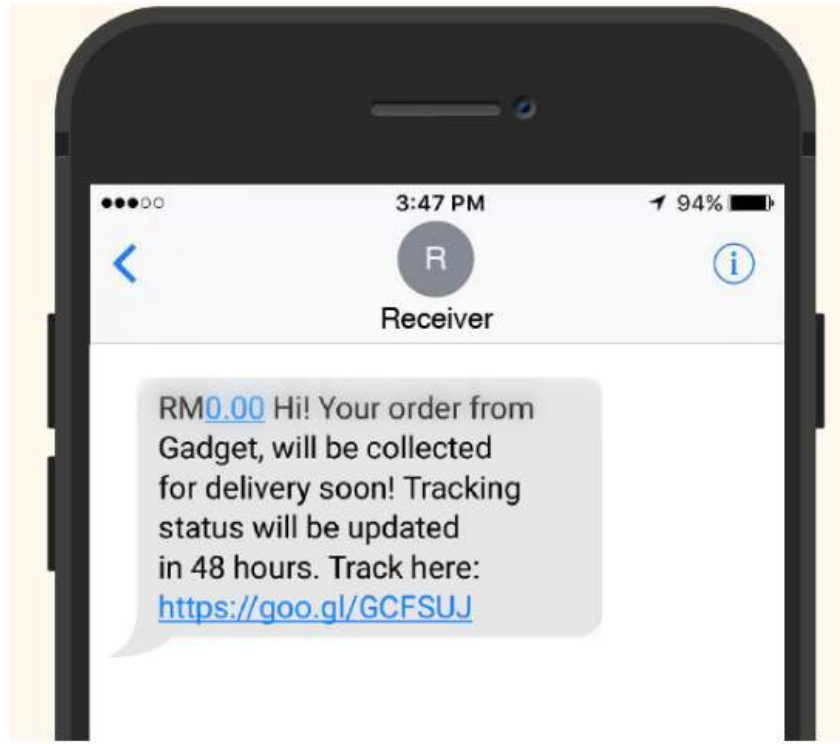

Widget

Tracking Notification